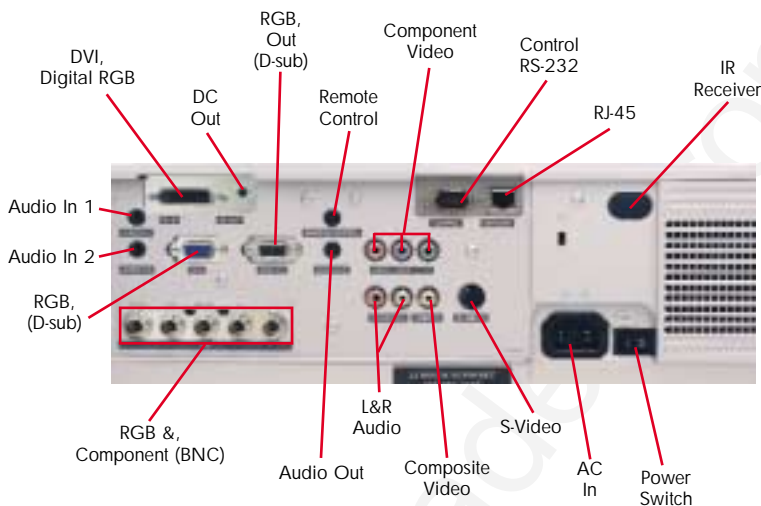

ImagePro 8942 Portable LCD Projector

- 4500 lumen brightness
- XGA resolution
- 800 to 1 contrast ratio
- Easy lamp replacement
- Optional bayonet lenses available
- Powered zoom, focus, and lens shift
- Progressive scan
- Keystone correction and 1.5X zoom
- Network capability

Position the 8942 on a table, cart, or installed in a ceiling mount. The unit can be controlled by the remote control and easily adjusted even when ceiling mounted.

This full-featured LCD projector is ideal for classrooms, conference rooms or other locations where a bright image is required.